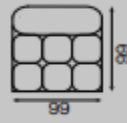

STUDIO LIVING

Nabucco

frame	wooden
seat	HR foam wave springs "B"
backrest	HR foam

2-seater sofa

1-seater

1-seater with armrest

1,5-seater

1,5-seater with armrest

2-seater

2-seater with armrest

3-seater

corner element

chaise longue

ottoman I

ottoman II

small pouffe