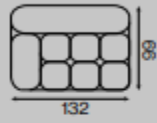

STUDIO LIVING

Nabucco

frame	wooden
seat	HR foam wave springs "B"
backrest	HR foam

2-seater sofa

1-seater

1-seater with armrest

1,5-seater

1,5-seater with armrest

2-seater

2-seater with armrest

3-seater

corner element

chaise longue

ottoman I

ottoman II

small pouffe