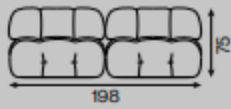

STUDIO LIVING

Nabucco

frame	wooden
seat	HR foam wave springs "B"
backrest	HR foam

2-seater sofa

1-seater

1-seater with armrest

1,5-seater

1,5-seater with armrest

2-seater

2-seater with armrest

3-seater

corner element

chaise longue

ottoman I

ottoman II

small pouffe