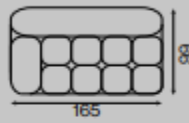

STUDIO LIVING

Nabucco

frame	wooden
seat	HR foam wave springs "B"
backrest	HR foam

2-seater sofa

1-seater

1-seater with armrest

1,5-seater

1,5-seater with armrest

2-seater

2-seater with armrest

3-seater

corner element

chaise longue

ottoman I

ottoman II

small pouffe