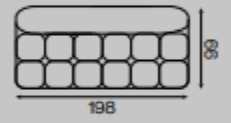

STUDIO LIVING

Nabucco

frame	wooden
seat	HR foam wave springs "B"
backrest	HR foam

2-seater sofa

1-seater

1-seater with armrest

1,5-seater

1,5-seater with armrest

2-seater

2-seater with armrest

3-seater

corner element

chaise longue

ottoman I

ottoman II

small pouffe