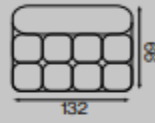

STUDIO LIVING

Nabucco

frame	wooden
seat	HR foam wave springs "B"
backrest	HR foam

2-seater sofa

1-seater

1-seater with armrest

1,5-seater

1,5-seater with armrest

2-seater

2-seater with armrest

3-seater

corner element

chaise longue

ottoman I

ottoman II

small pouffe