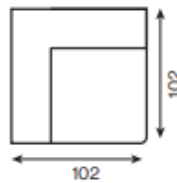

Vento

2-seater sofa

1-seater with armrest

1-seater

corner element

armchair

chaise longue

pouffe module

pouffe module

cushions

All corners and modules can be with either a left or right-hand layout. The figure shows the left-hand side.

frame wooden structure

seat HR foam
wave springs "A"

backrest VP foam