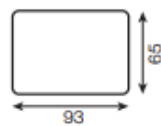

Vento

2-seater sofa

1-seater with armrest

1-seater

corner element

armchair

chaise longue

pouffe module

pouffe module

cushions

All corners and modules can be with either a left or right-hand layout. The figure shows the left-hand side.

frame wooden structure

seat HR foam
wave springs "A"

backrest VP foam