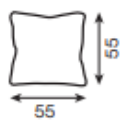

Vento

2-seater sofa

1-seater with armrest

1-seater

corner element

armchair

chaise longue

pouffe module

pouffe module

cushions

All corners and modules can be with either a left or right-hand layout. The figure shows the left-hand side.

frame wooden structure

seat HR foam
wave springs "A"

backrest VP foam