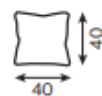

Vento

2-seater sofa

1-seater with armrest

1-seater

corner element

armchair

chaise longue

pouffe module

pouffe module

cushions

All corners and modules can be with either a left or right-hand layout. The figure shows the left-hand side.

frame wooden structure

seat HR foam
wave springs "A"

backrest VP foam