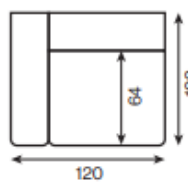

Vento

2-seater sofa

1-seater with armrest

1-seater

corner element

armchair

chaise longue

pouffe module

pouffe module

cushions

All corners and modules can be with either a left or right-hand layout. The figure shows the left-hand side.

frame wooden structure

seat HR foam
wave springs "A"

backrest VP foam