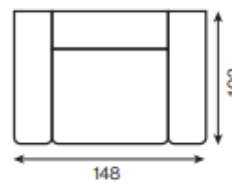

Vento

2-seater sofa

1-seater with armrest

1-seater

corner element

armchair

chaise longue

pouffe module

pouffe module

cushions

All corners and modules can be with either a left or right-hand layout. The figure shows the left-hand side.

frame wooden structure

seat HR foam
wave springs "A"

backrest VP foam