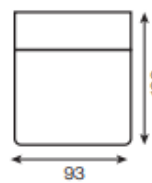

Vento

2-seater sofa

1-seater with armrest

1-seater

corner element

armchair

chaise longue

pouffe module

pouffe module

cushions

All corners and modules can be with either a left or right-hand layout. The figure shows the left-hand side.

frame wooden structure

seat HR foam
wave springs "A"

backrest VP foam