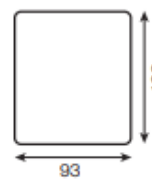

Vento

2-seater sofa

1-seater with armrest

1-seater

corner element

armchair

chaise longue

pouffe module

pouffe module

cushions

All corners and modules can be with either a left or right-hand layout. The figure shows the left-hand side.

frame wooden structure

seat HR foam
wave springs "A"

backrest VP foam