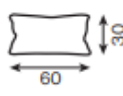

Vento

2-seater sofa

1-seater with armrest

1-seater

corner element

armchair

chaise longue

pouffe module

pouffe module

cushions

All corners and modules can be with either a left or right-hand layout. The figure shows the left-hand side.

frame wooden structure

seat HR foam
wave springs "A"

backrest VP foam