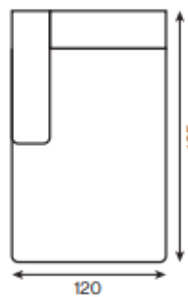

Vento

2-seater sofa

1-seater with armrest

1-seater

corner element

armchair

chaise longue

pouffe module

pouffe module

cushions

All corners and modules can be with either a left or right-hand layout. The figure shows the left-hand side.

frame wooden structure

seat HR foam
wave springs "A"

backrest VP foam