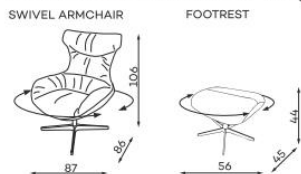

Lungo

Juna

Mussa

Berry

Ila

Button

Other dimensions Lungo

All dimensions of upholstered furniture are given with a tolerance of +/- 4 cm.

Leg colors available

Other dimensions Juna

All dimensions of upholstered furniture are given with a tolerance of +/- 4 cm.

Leg colors available

Other dimensions Mussa

ARMCHAIR

All dimensions of upholstered furniture are given with a tolerance of +/- 4 cm.

Other dimensions Berry

SWIVEL ARMCHAIR

ARMCHAIR

POUFFE

All dimensions of upholstered furniture are given with a tolerance of +/- 4 cm.

Other dimensions Ila

ARMCHAIR

POUFFE

All dimensions of upholstered furniture are given with a tolerance of +/- 4 cm.

Other dimensions Button

ARMCHAIR

All dimensions of upholstered furniture are given with a tolerance of +/- 4 cm.

What makes the Berry, Ila, Button, stand out?