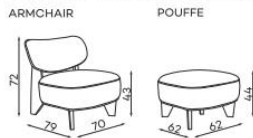

Lungo

Juna

Mussa

Berry

Ila

Button

Other dimensions Lungo

All dimensions of upholstered furniture are given with a tolerance of +/- 4 cm.

Leg colors available

Other dimensions Juna

All dimensions of upholstered furniture are given with a tolerance of +/- 4 cm.

Leg colors available

Other dimensions Mussa

ARMCHAIR

All dimensions of upholstered furniture are given with a tolerance of +/- 4 cm.

All dimensions of upholstered furniture are given with a tolerance of +/- 4 cm.

Other dimensions Button

ARMCHAIR

All dimensions of upholstered furniture are given with a tolerance of +/- 4 cm.

What makes the Berry, Ila, Button, stand out?