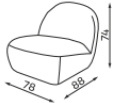

Other dimensions Button

ARMCHAIR

What makes the Berry, Ila, Button, stand out?